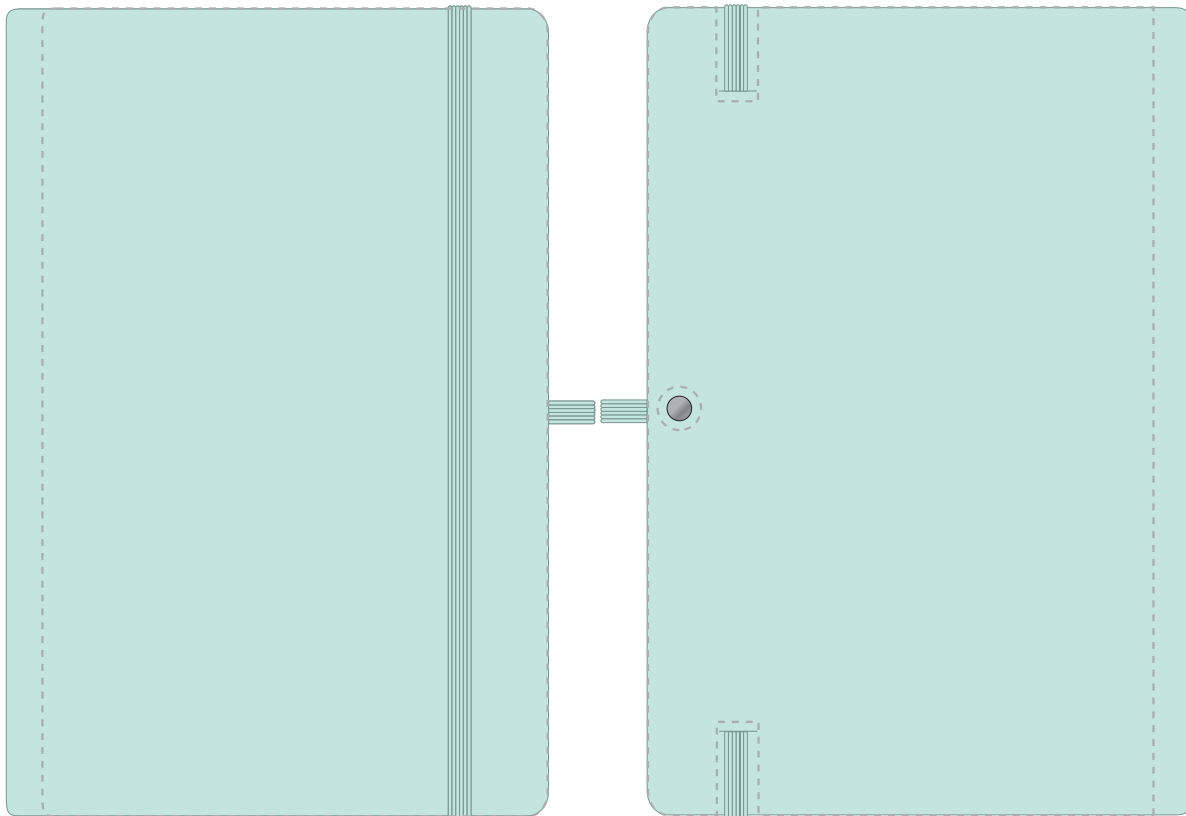

Your Ref:  
Our Ref:

Quantity:  
Version: 1

Product Code: QS0345  
Product Colour: PASTEL GREEN

**PRINTING CONCERNS:**

Please note that this product has Sustainability Markings that are not visible from this perspective

We stock this item in the following colours

**PANTONE REFERENCE(S)**

Product Image for visualisation  
- colours may vary

Debossing / Foil Blocking  
(Edge to Edge)

ARTWORK SCALE 50%

ARTWORK SCALE 50%

The dashed line is to demonstrate print area and will not appear on your printed item

To proceed, please approve visual via the online system.

ARTWORK SCALE 100%  
Max print area: 134mm x 214mm

ARTWORK SCALE 100%  
Max print area: 134mm x 214mm